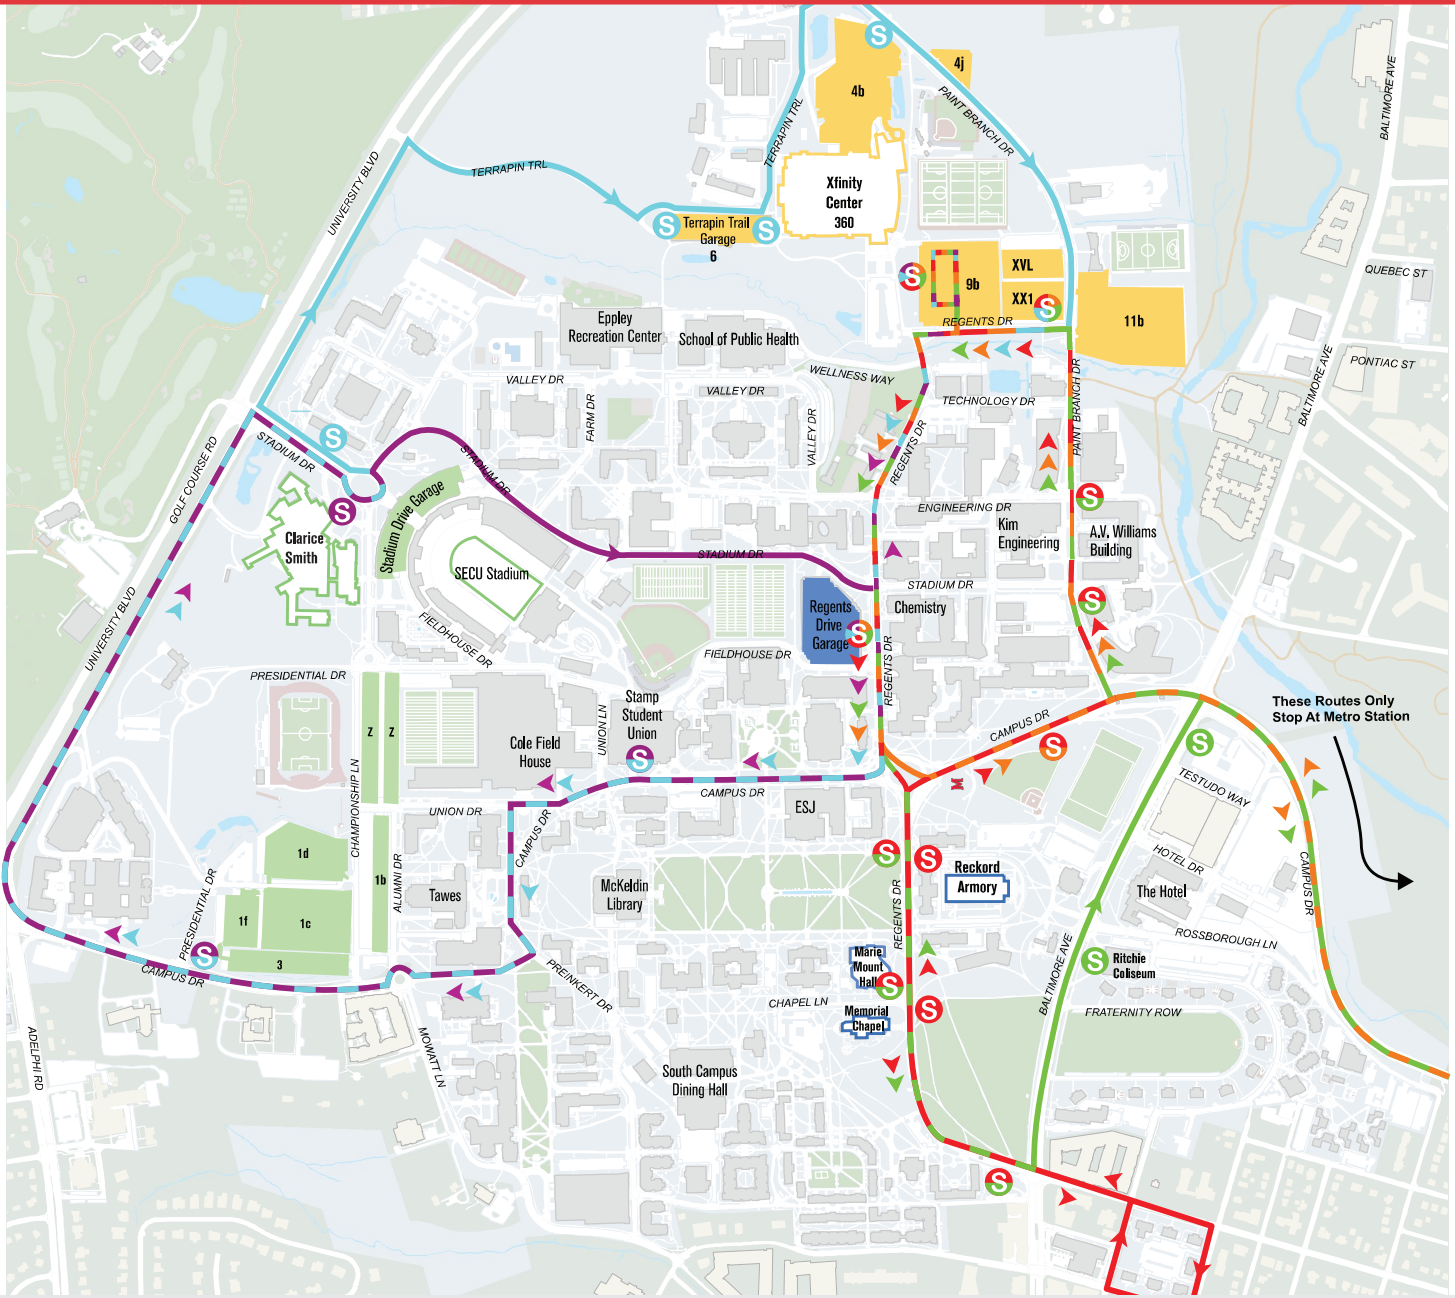

# 2024 COMMENCEMENT

PARKING & SHUTTLE GUIDE | Monday, May 20 - Wednesday, May 22

### Ceremony Location

- Reckord Armory  
Chapel  
Marie Mount Hall
- Xfinity Center
- Clarice Smith  
SECU Stadium

### Parking Location

- Regents Drive Garage
- Terrapin Trail Garage (6),  
4b, 4j, 9b, 11b, XVL, XXI
- Stadium Drive Garage\*,  
1b, 1c, 1d, 1f, 3, Z

\* No General Parking during Main Ceremony for Stadium Drive Garage

### Route Information & Times

	Monday	Tuesday	Wednesday
<span style="background-color: orange; border: 1px solid orange; padding: 2px;"> </span> Xfinity to Metro Loop	<b>5:30 AM - 7:30 PM</b> (Every 15 mins.)	<b>6:00 AM - 8:30 PM</b> (Every 15 mins.)	<b>6:30 AM - 10:00 PM</b> (Every 15 mins.)
<span style="background-color: purple; border: 1px solid purple; padding: 2px;"> </span> Ceremonies Loop	—	<b>7:30 AM - 5:00 PM</b> (Every 15 mins.)	<b>6:30 AM - 7:00 PM</b> (Every 15 mins.)
<span style="background-color: green; border: 1px solid green; padding: 2px;"> </span> College Park 104 Route	<b>7:00 AM - Midnight</b> (Every 15 - 30 mins.)	<b>7:00 AM - Midnight</b> (Every 15 - 30 mins.)	<b>7:00 AM - Midnight</b> (Every 15 - 30 mins.)
<span style="background-color: cyan; border: 1px solid cyan; padding: 2px;"> </span> Main Ceremony Loop	<b>3:30 PM - Midnight</b> (Every 20 - 25 mins.)	—	—
<span style="background-color: red; border: 1px solid red; padding: 2px;"> </span> Armory/Chapel Loop	<b>7:30 AM - 6:00 PM</b> (Every 15 mins.)	<b>6:30 AM - 7:30 PM</b> (Every 15 mins.)	<b>6:30 AM - 1:00 PM</b> (Every 15 mins.)